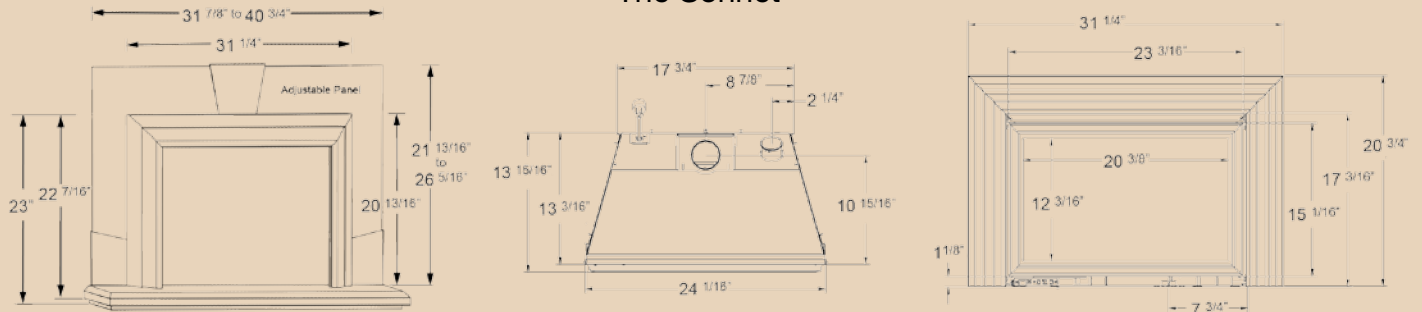

Energy Saving - Enviro Fireplace Inserts

Convection Heat - To heat the air in your room you need to pass cold room air through a high efficiency heat exchanger. All Enviro inserts have the largest and most efficient heat exchangers available.

Radiant Heat - The fire radiates heat through the glass to heat objects. The larger the glass, the more heat is radiated. Radiant heat is like sunshine, it is very efficient at transferring warmth to the human body. All Enviro inserts are the best at transferring radiant heat because we have the largest ceramic glass sizes.

Heat without Electricity - The design of our heat exchangers allow heated convection air to flow freely without a fan. Add this to the large amount of radiant heat coming through the glass and you have a heater that will perform better than any other - even when the power goes out!

Fireplace Insert Dimensions

The Sonnet