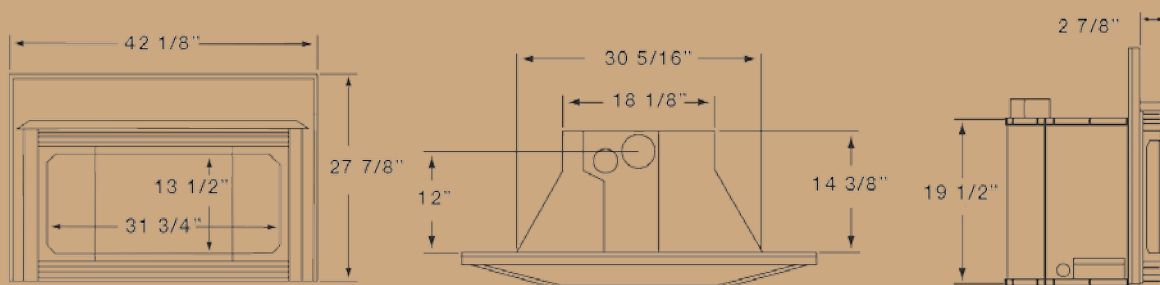

Fireplace Insert Dimensions

The Sonnet

The Focus

The Sienna

Clearance to Combustibles

		Sonnet	Focus	Sienna
A	Center of unit to side wall	19 1/2" (495 mm)	24 7/8" (632 mm)	25 1/2" (648 mm)
B	Side of unit to 6" post	4 1/2" (114 mm)	9 5/8" (244 mm)	9 3/8" (238 mm)
C	Bottom of unit to 10" wide mantle (Focus 8" mantle)	38 1/4" (972 mm)	38" (965 mm)	43" (1092 mm)
D	Minimum to non-combustible material in front of unit	13" (330 mm)	11" (279 mm)	16" (406 mm)