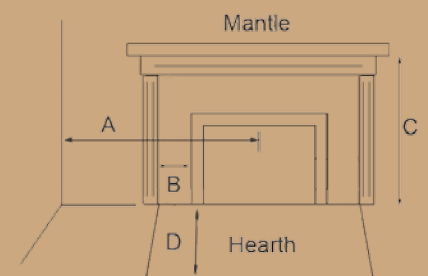

Energy Saving - Enviro Fireplace Inserts

Convection Heat - To heat the air in your room you need to pass cold room air through a high efficiency heat exchanger. All Enviro inserts have the largest and most efficient heat exchangers available.

Radiant Heat - The fire radiates heat through the glass to heat objects. The larger the glass, the more heat is radiated. Radiant heat is like sunshine, it is very efficient at transferring warmth to the human body. All Enviro inserts are the best at transferring radiant heat because we have the largest ceramic glass sizes.

Heat without Electricity - The design of our heat exchangers allow heated convection air to flow freely without a fan. Add this to the large amount of radiant heat coming through the glass and you have a heater that will perform better than any other - even when the power goes out!

Fireplace Insert Dimensions

The Sonnet

The Focus

The Sienna

Clearance to Combustibles

		Sonnet	Focus	Sienna
A	Center of unit to side wall	19 1/2" (495 mm)	24 7/8" (632 mm)	25 1/2" (648 mm)
B	Side of unit to 6" post	4 1/2" (114 mm)	9 5/8" (244 mm)	9 3/8" (238 mm)
C	Bottom of unit to 10" wide mantle (Focus 8" mantle)	38 1/4" (972 mm)	38" (965 mm)	43" (1092 mm)
D	Minimum to non-combustible material in front of unit	13" (330 mm)	11" (279 mm)	16" (406 mm)

Please see owner's manual for more information