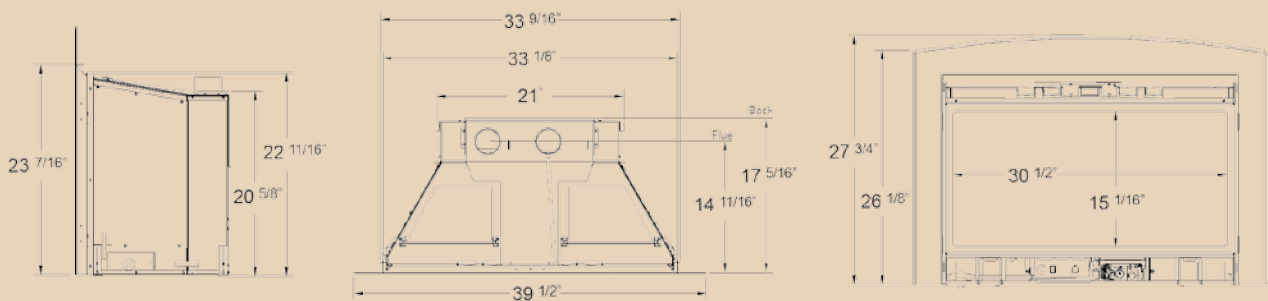

Fireplace Insert Dimensions

The Sonnet

The Focus

The Sienna

Clearance to Combustibles

		Sonnet	Focus	Sienna
A	Center of unit to side wall	19 1/2" (495 mm)	24 7/8" (632 mm)	25 1/2" (648 mm)
B	Side of unit to 6" post	4 1/2" (114 mm)	9 5/8" (244 mm)	9 3/8" (238 mm)
C	Bottom of unit to 10" wide mantle (Focus 8" mantle)	38 1/4" (972 mm)	38" (965 mm)	43" (1092 mm)
D	Minimum to non-combustible material in front of unit	13" (330 mm)	11" (279 mm)	16" (406 mm)